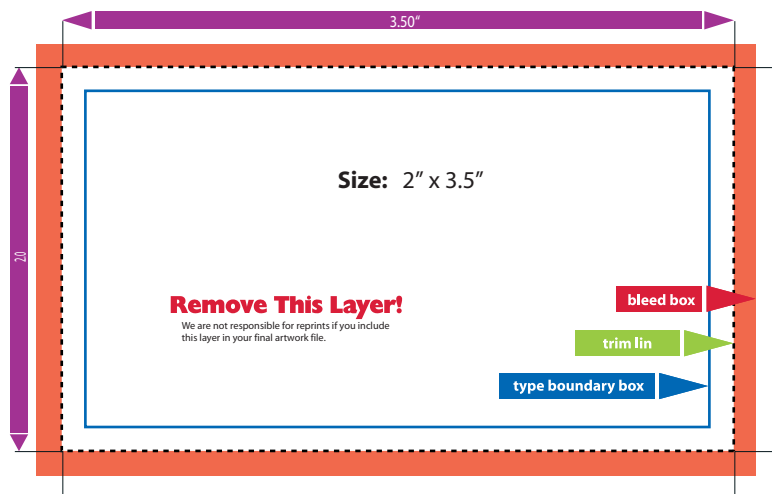

**Size: 2" x 3.5" - 2 color
Business Card Magnet- Outdoor**

Please Import Template files at 300 DPI.

- DPI:** 1. Your artwork **must** be at least 300/600 dpi.
- Bleeds:** 2. If you would like the artwork of your final product to meet the edge after trimming, **extend** your artwork to the outer edge of the **red** bleed box. Everything located in the area tinted **red** will be cut off.
- Type:** 3. Please make sure all type is inside the **blue** type boundary box (1/8" from trim line).

Text should be a minimum of 1/8" inside the cut line on each side.
This is represented as the blue safety box.

Delete This Layer Before Submitting Artwork.